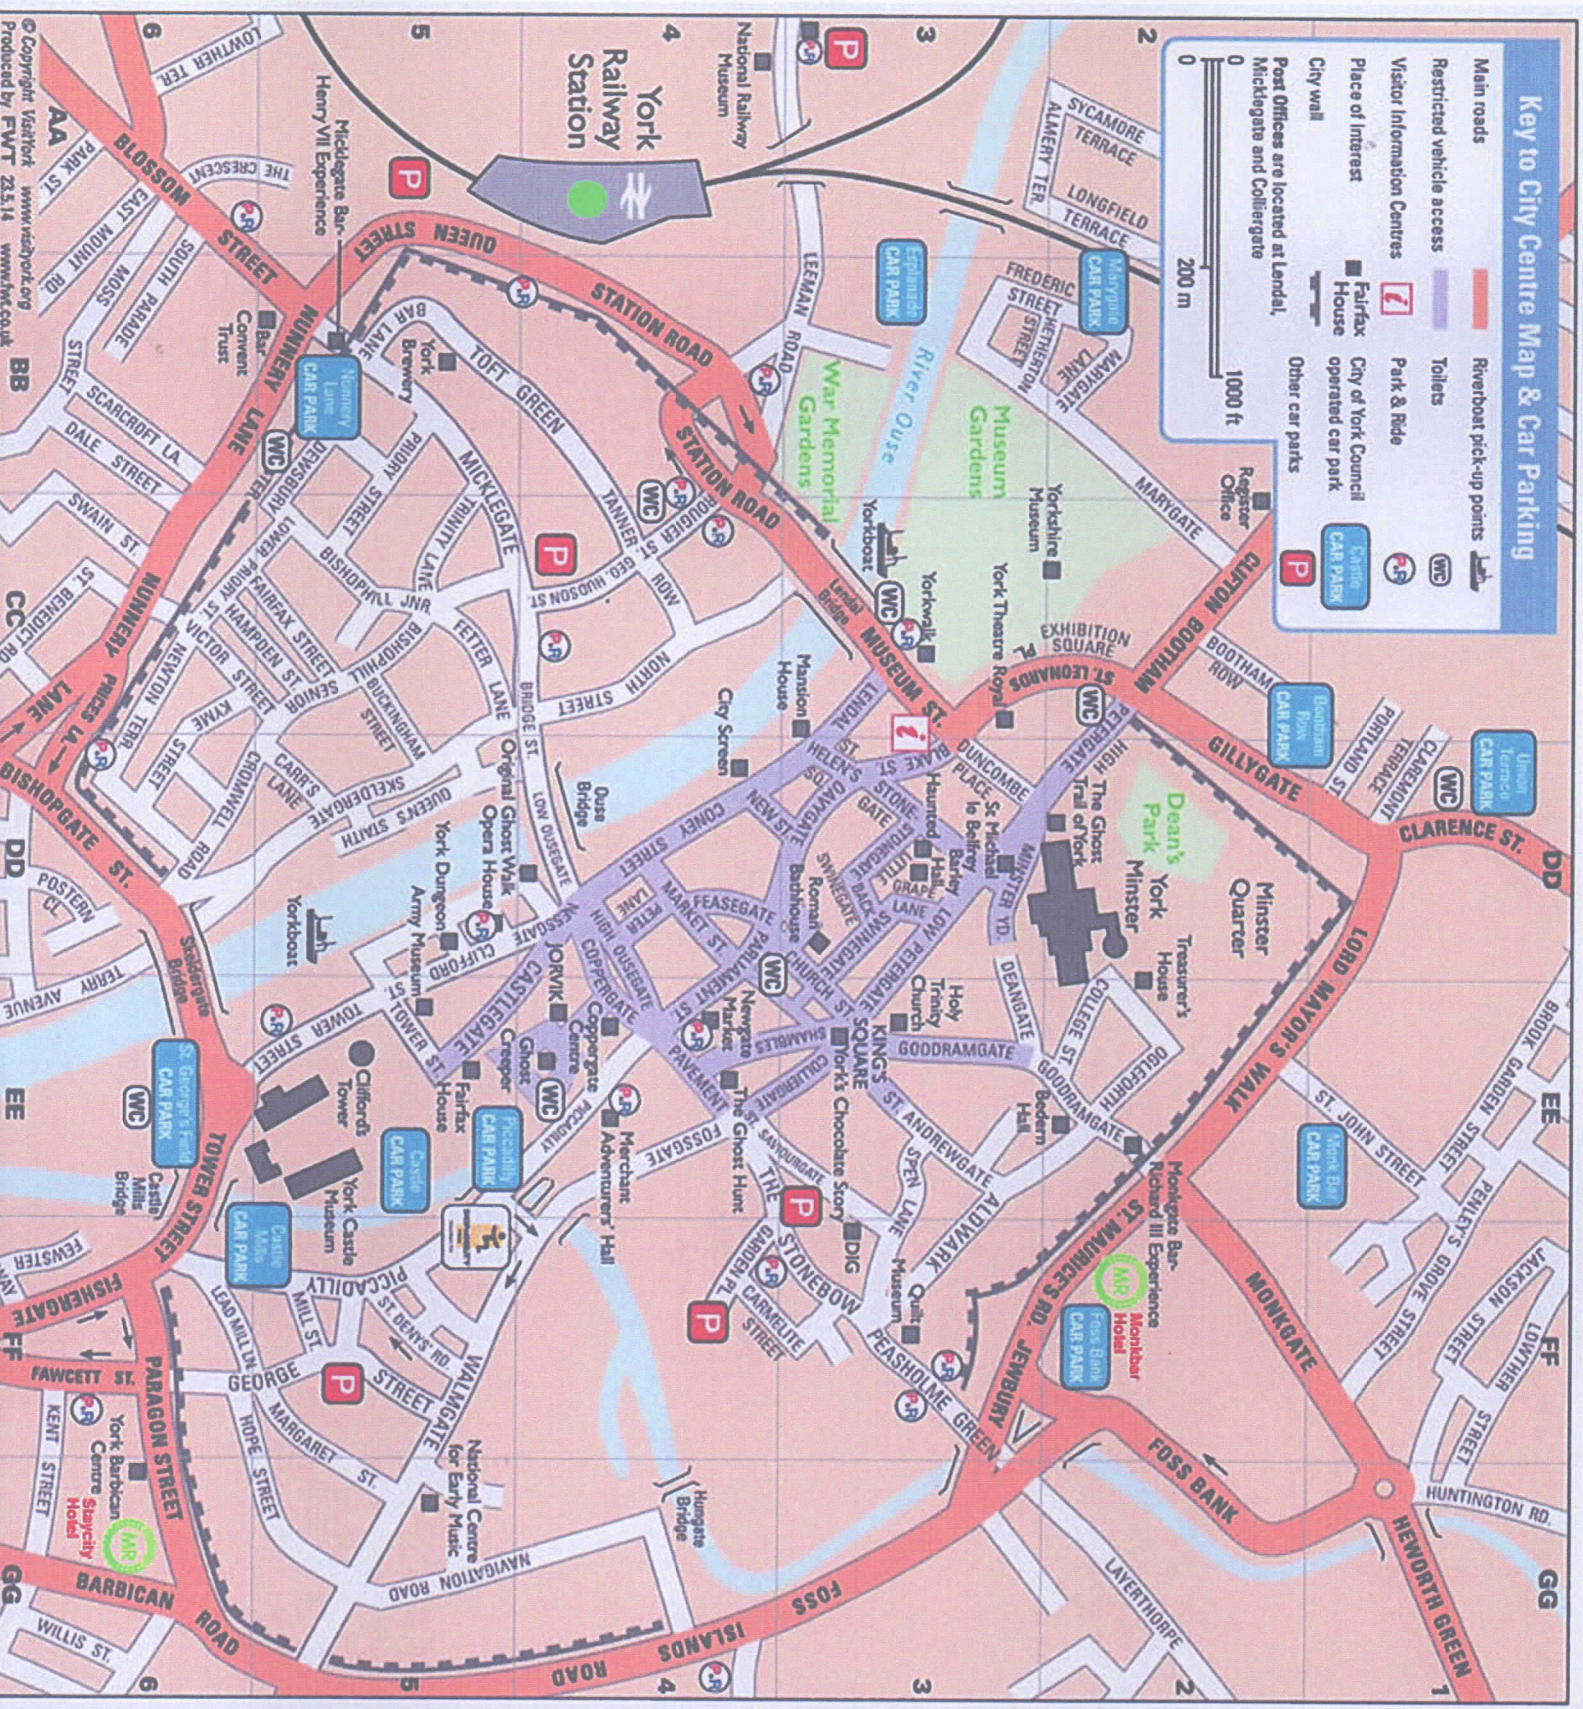

Key to City Centre Map & Car Parking

Main roads (thick red line)

Restricted vehicle access (purple line)

Visitor Information Centres (blue square with 'i')

Place of Interest (black square)

City wall (dashed line)

Post Offices are located at Lendal, Micklegate and Collegiate (post office icon)

Riverboat pick-up points (boat icon)

Toilets (WC icon)

Park & Ride (bus icon)

Fairfax House operated car park (blue square with 'P')

Other car parks (blue square with 'P')

Scale: 0, 200 m, 1000 ft

© Copyright Visitor www.visitor.org
Produced by FWJ 25.14 www.fwj.co.uk